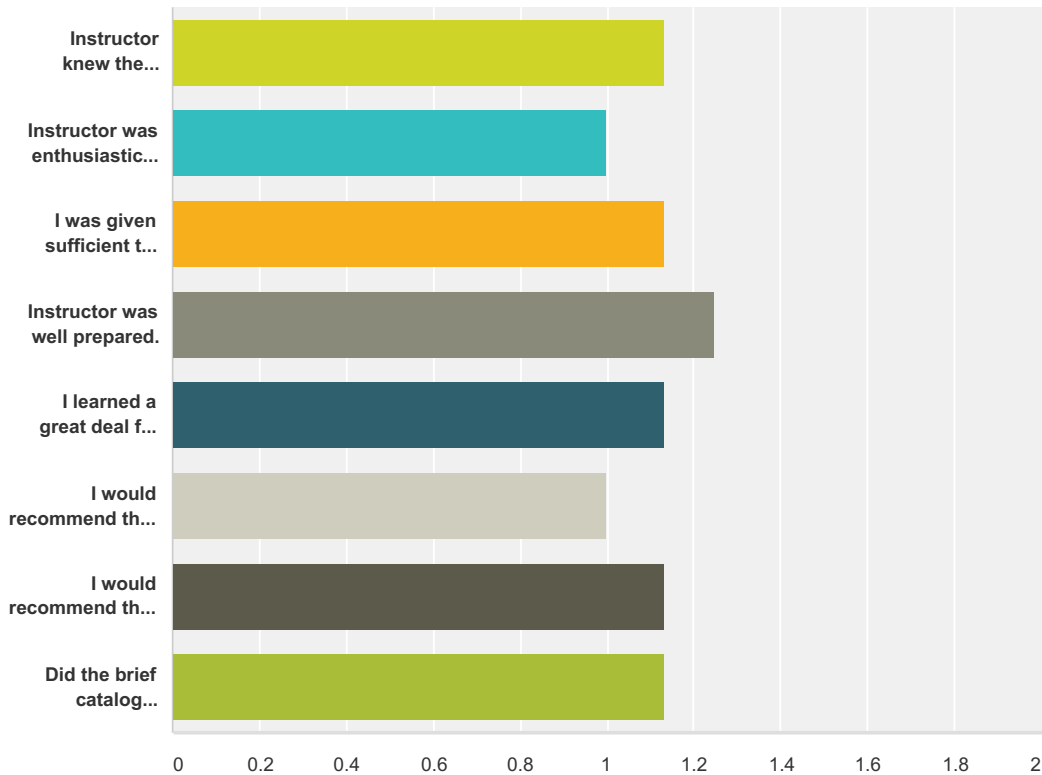

**Q1 Please indicate your level of agreement to the statements below. If you strongly agree with the statement, check the button to the far left. If you strongly disagree with the statement, check the button to the far right. If you have no opinion regarding the statement, check the button in the middle.**

Answered: 8 Skipped: 0

|   | strongly agree | agree       | undecided/not applicable | disagree   | strongly disagree | Total | Weighted Average |
|---|----------------|-------------|--------------------------|------------|-------------------|-------|------------------|
| Instructor knew the subject matter well.              | 87.50%<br>7    | 12.50%<br>1 | 0.00%<br>0               | 0.00%<br>0 | 0.00%<br>0        | 8     | 1.13             |
| Instructor was enthusiastic about the topic.          | 100.00%<br>8   | 0.00%<br>0  | 0.00%<br>0               | 0.00%<br>0 | 0.00%<br>0        | 8     | 1.00             |
| I was given sufficient time to journal independently. | 87.50%<br>7    | 12.50%<br>1 | 0.00%<br>0               | 0.00%<br>0 | 0.00%<br>0        | 8     | 1.13             |
| Instructor was well prepared.                         | 75.00%<br>6    | 25.00%<br>2 | 0.00%<br>0               | 0.00%<br>0 | 0.00%<br>0        | 8     | 1.25             |
| I learned a great deal from this retreat.             | 87.50%<br>7    | 12.50%<br>1 | 0.00%<br>0               | 0.00%<br>0 | 0.00%<br>0        | 8     | 1.13             |
| I would recommend this course setting to others.      | 100.00%<br>8   | 0.00%<br>0  | 0.00%<br>0               | 0.00%<br>0 | 0.00%<br>0        | 8     | 1.00             |